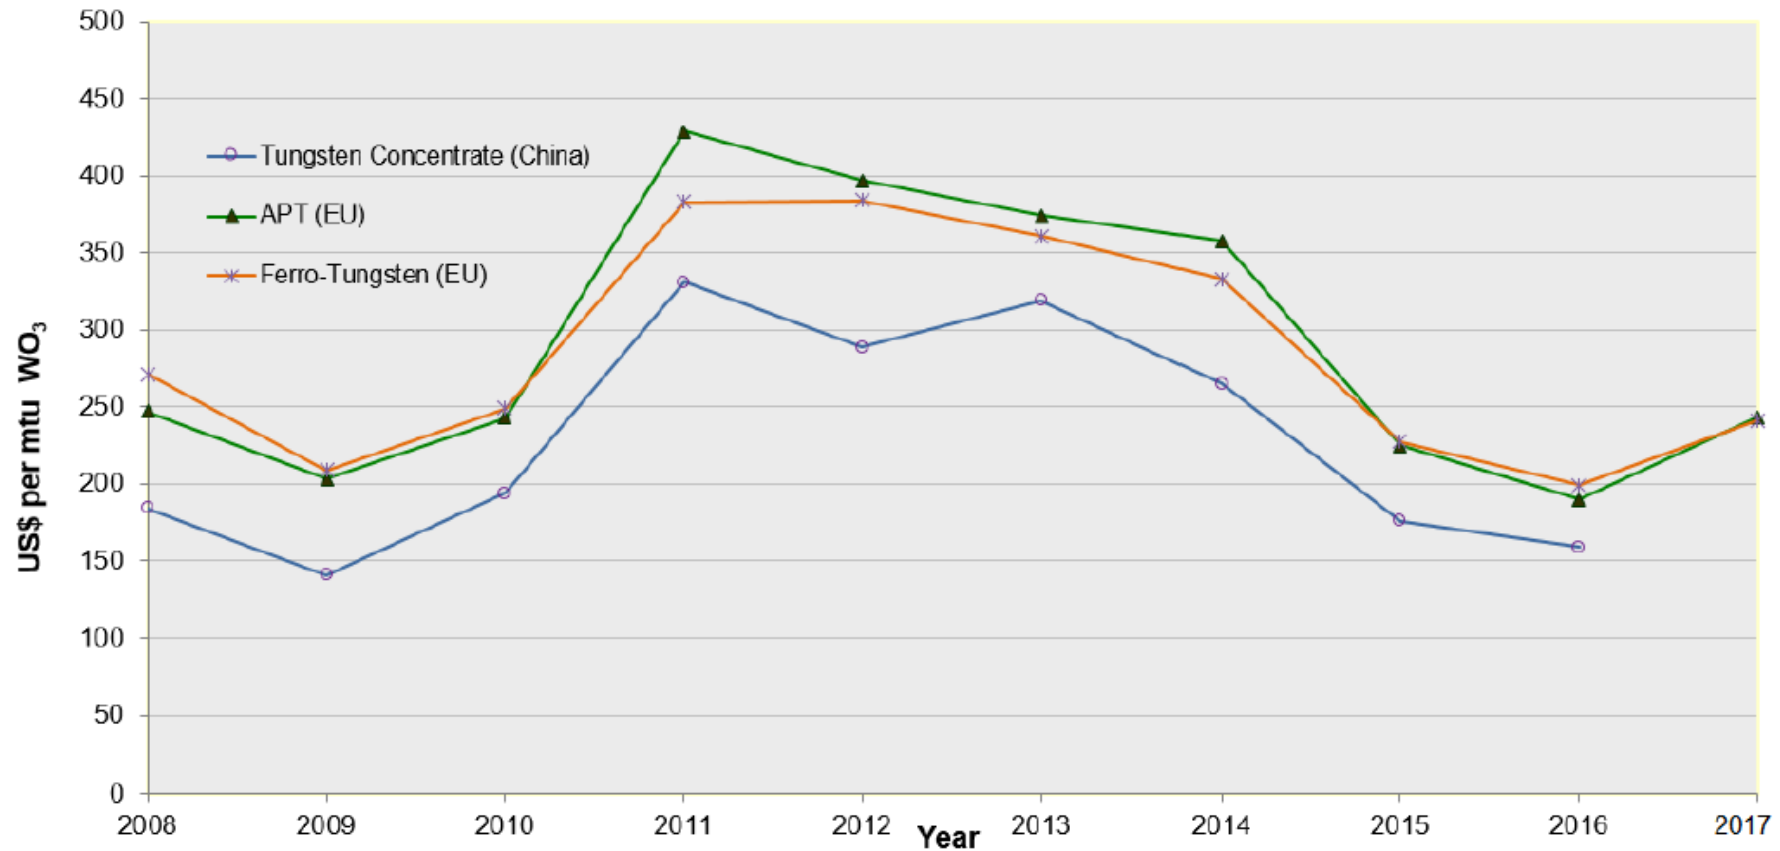

INTERNATIONAL TUNGSTEN INDUSTRY ASSOCIATION

Argus Media Historical Tungsten Pricing (Annual Mean Averages)

Note: - mtu means "metric tonne unit" and corresponds to 10kg WO₃
- the tungsten concentrate quotations have been converted from tonne (65% WO₃) RMB to mtu US\$ for comparison purposes
- Argus Media has ceased tungsten concentrate quotations since 2017
- the ferro-tungsten quotations has been converted from Kg W to mtu WO₃
- this information is based on the mean average of the "Argus Media" (formerly, "Metal-Pages")yearly quotations